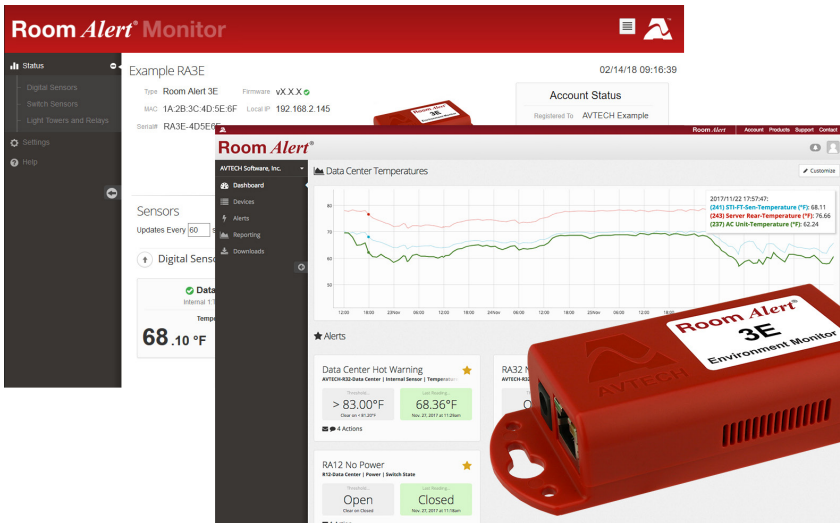

# Room Alert® 3E

*“Temperature & Environment Monitoring...  
Made Easy!”*

Order Now For...

**CALL**

Room Alert 3E RA3E-ES0-BAS

## Advanced Features, Small Footprint & Low Price

- Easy Ethernet ‘Plug & Play’ setup for immediate IT & facilities physical environment monitoring.
- Includes a built-in sensor for digital temperature and “PUSH” technology.
- Includes Power over Ethernet (PoE) built-in and a 5V International Power Adapter.
- Includes ports for 1 digital sensor or Light Tower & Relay Adapter and 1 switch sensor or dry contact.
- Offers advanced alerting by email, email-to-SMS, SNMP, webpage update and more.
- Use Room Alert 3E’s built-in web server, RoomAlert.com Account, local Room Alert Manager software or SNMP to monitor across your network.
- The Room Alert 3E package allows real-time sensor status, data logging, graphing, advanced alerting, Fahrenheit/Celsius, high/low watermarks and more.
- Includes a reset button to return firmware settings to factory defaults.
- Use Room Alert 3E with or without a host system. That’s right... No PC Required! This saves money, improves reliability and provides options. Install in minutes today, enjoy ‘Peace Of Mind’ tonight!