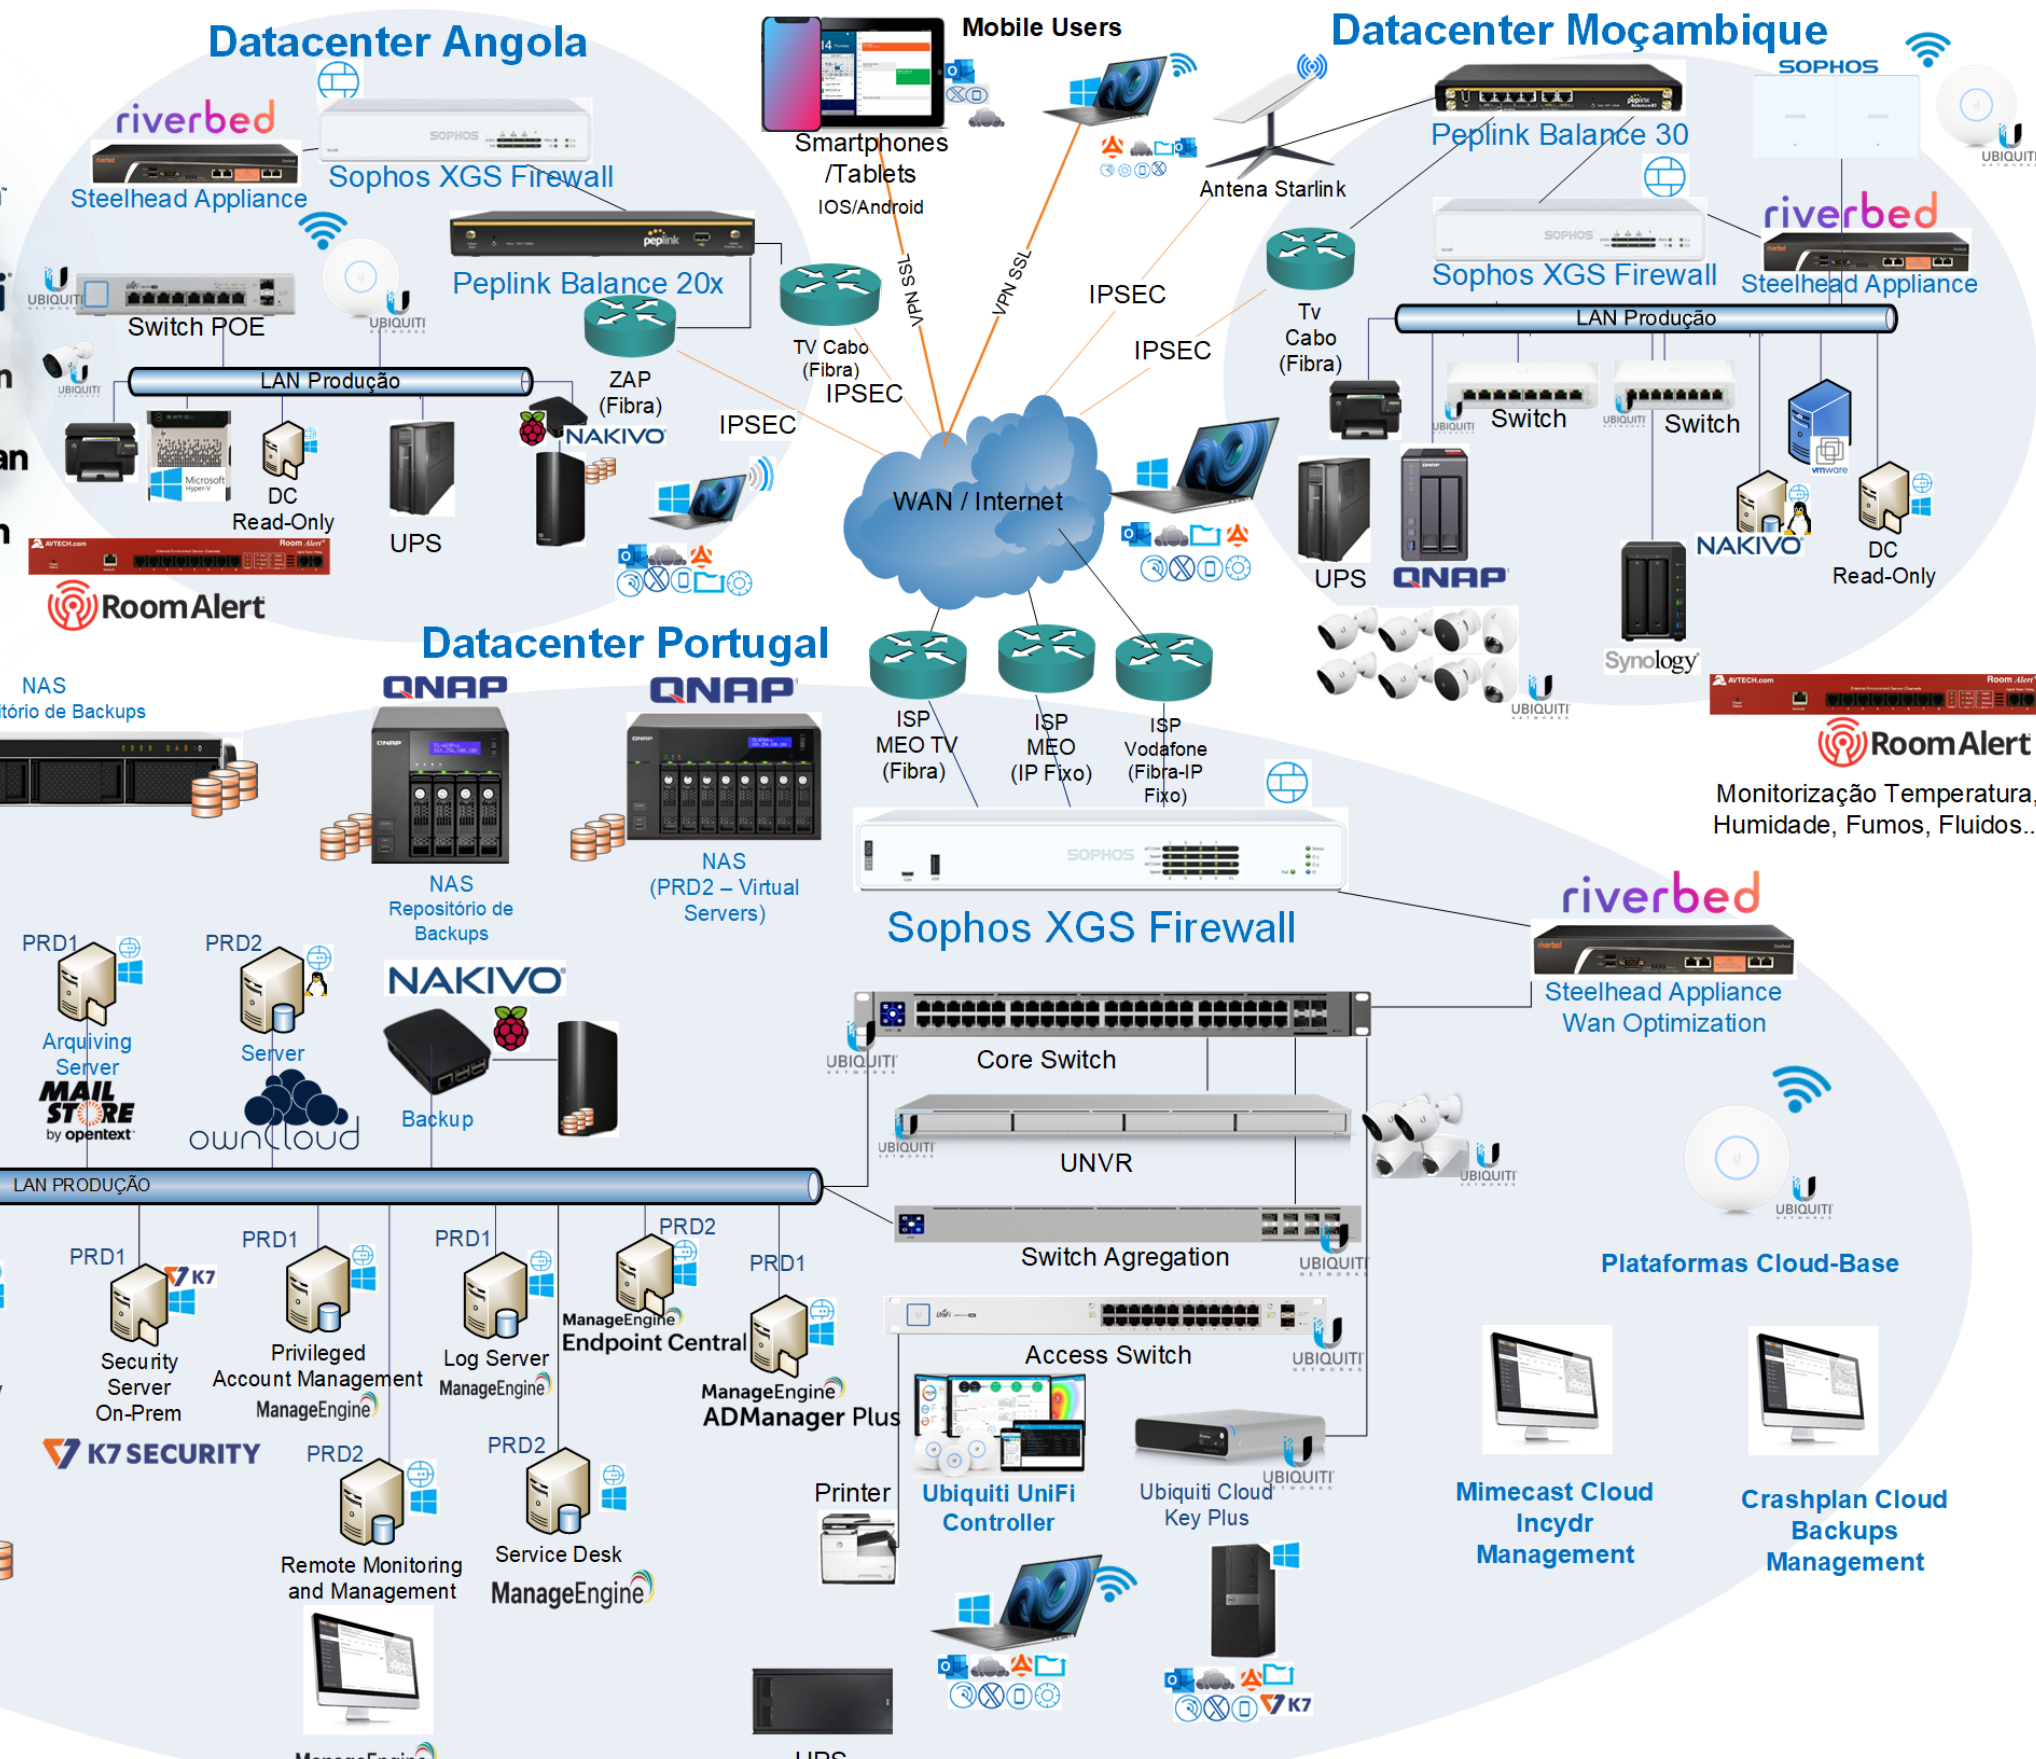

riverbed®

SEGURANÇA E
MOBILIDADE

SOPHOS

CLOUD

Cloud Services

SOPHOS Central

- Intercept X Endpoint
- Intercept X Server
- Intercept X for Mobile
- Firewall Management
- Encryption
- Mobile Control
- Email Protection
- Phish Threat
- Wireless
- Manage Detection Response

CrashPlan

mimecast

wasabi

TitanHQ

- SpamTitan
- PhishTitan
- SafeTitan

Office 365

RoomAlert
Monitorização Temperatura, Humidade, Fumos, Fluidos...

FALE CONNOSCO