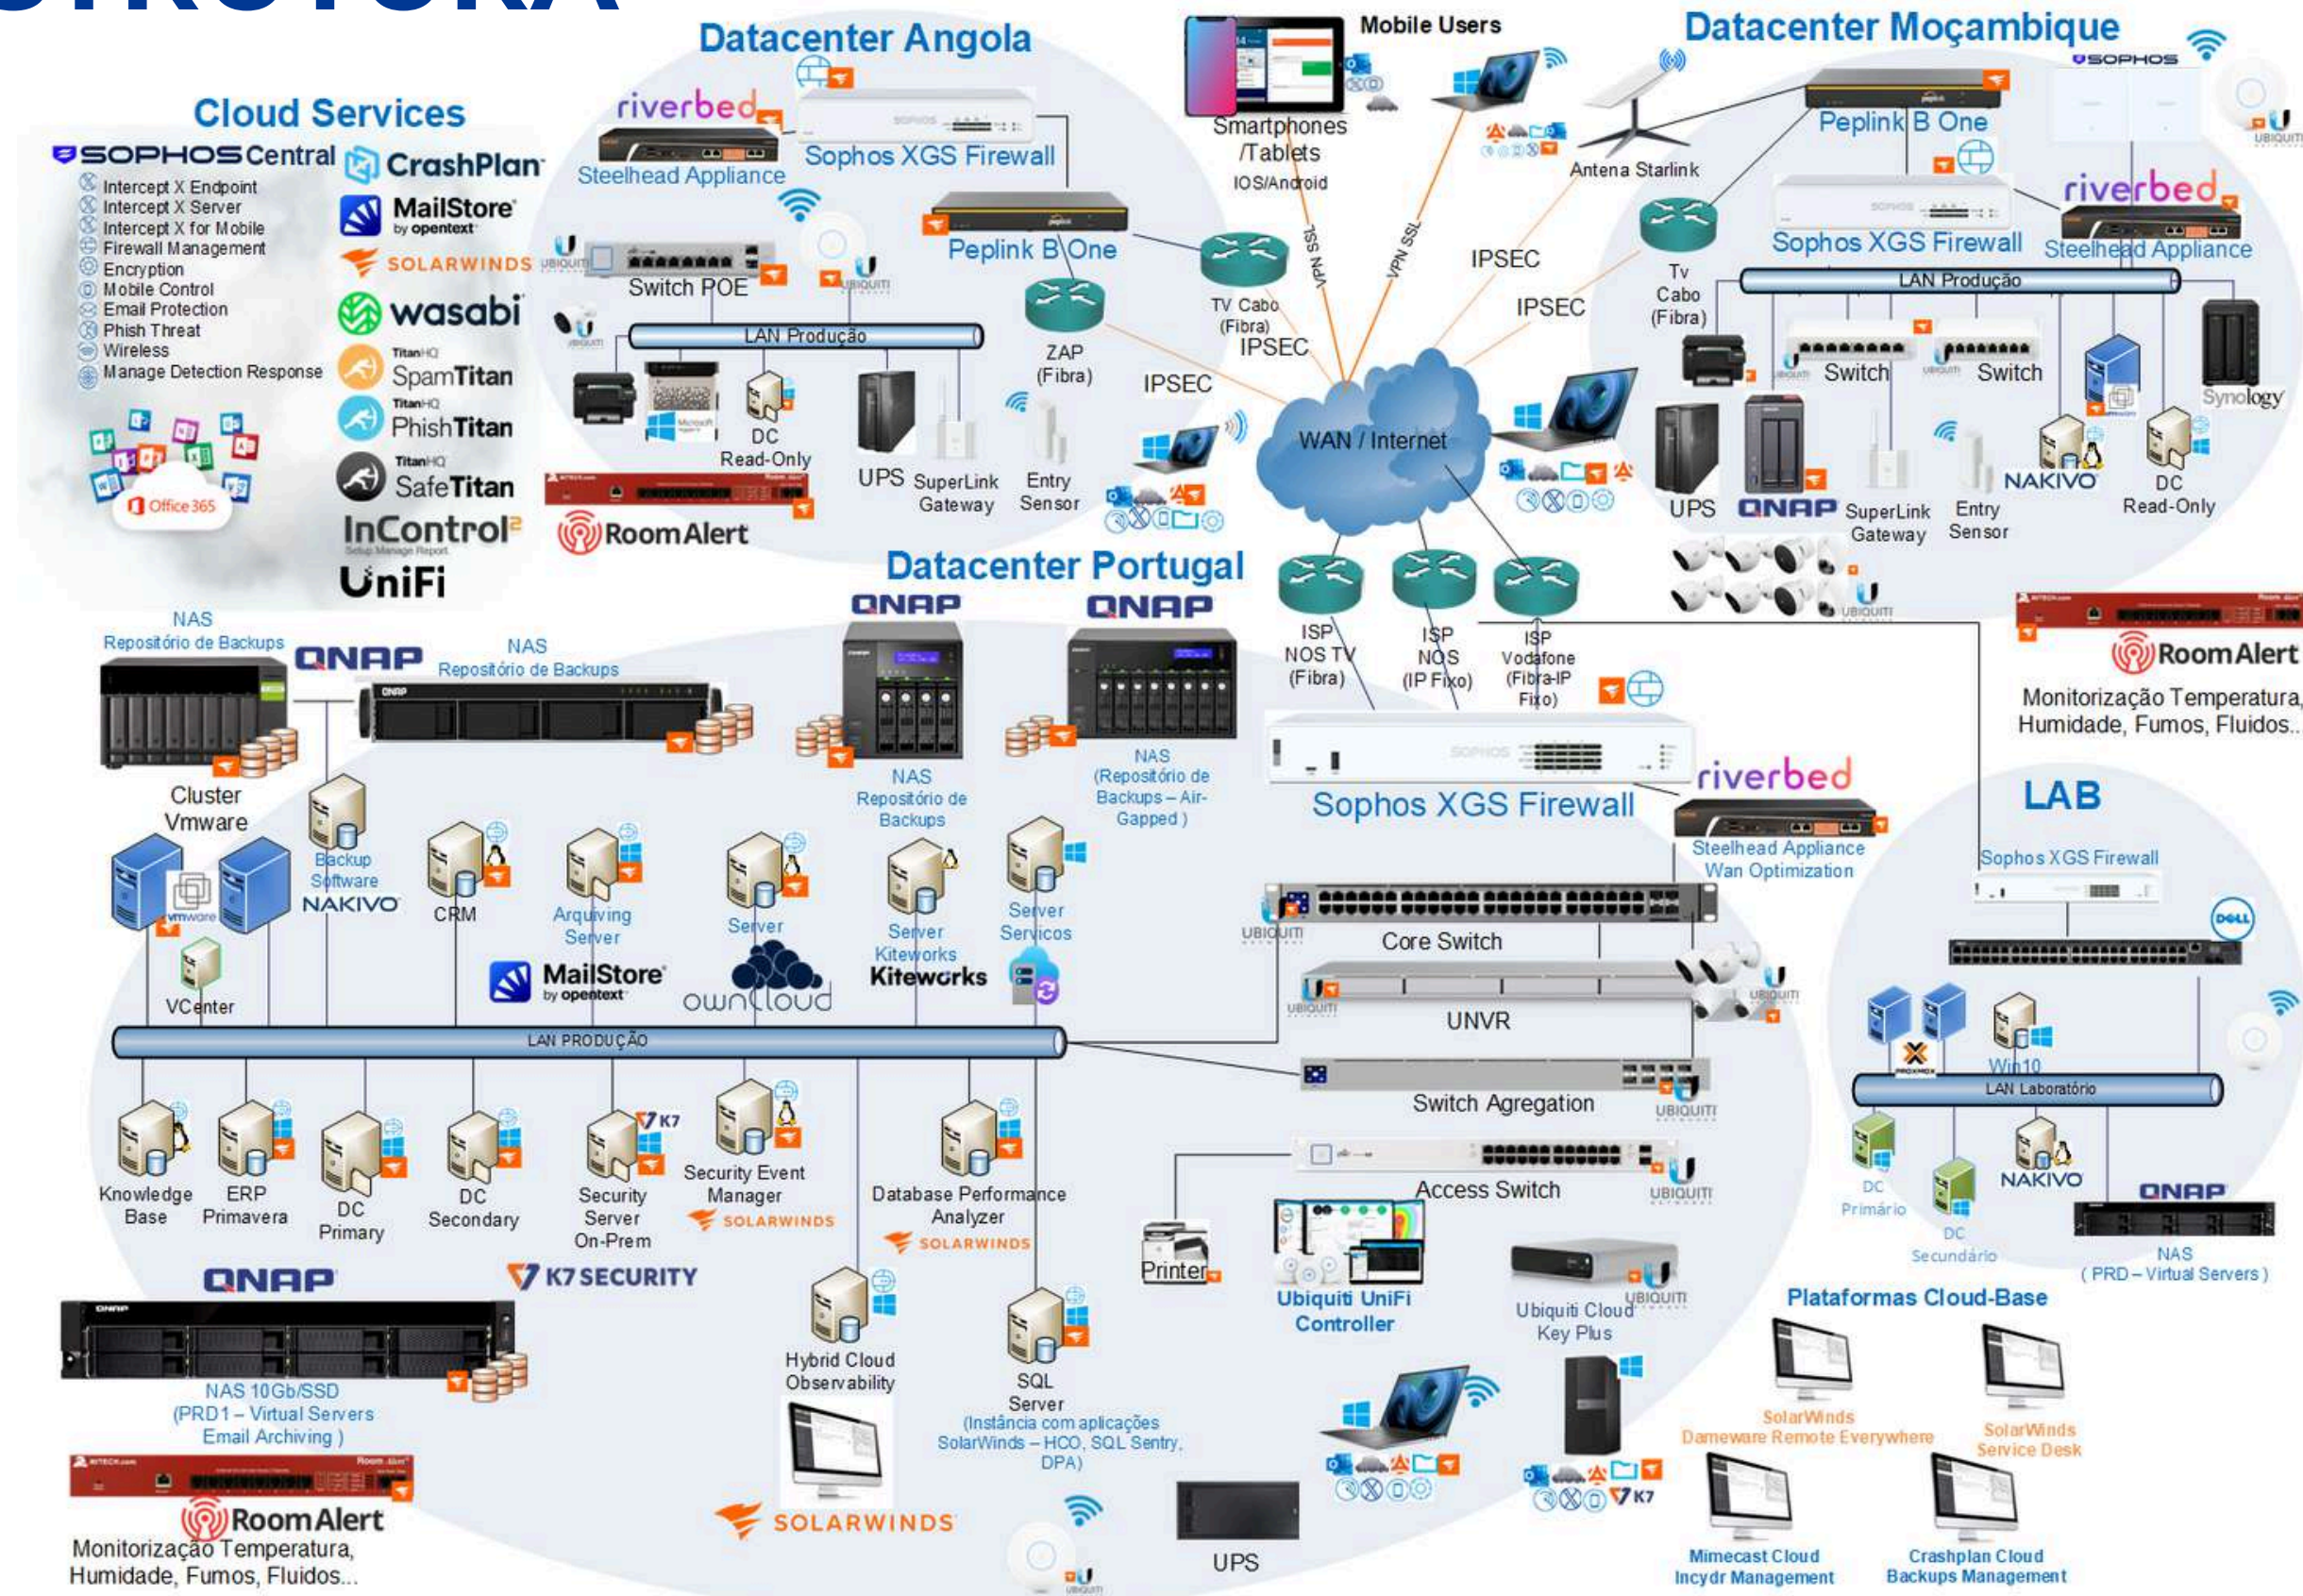

Monitorização
e Help Desk

 **RoomAlert**
We've got this.

 **SOLARWINDS®**

Networking

 **perle**

 **Progress®**

Segurança
e Mobilidade

 **cyberhaven**

 **CYBER
SENTRIQ**

 **K7 SECURITY**

 **SOPHOS**
DEFEAT CYBERATTACKS

 **SOLARWINDS®**

 **tenable®**

Cloud

 **wasabi™**

INFRA ESTRUTURA

DSSI

A network graphic consisting of several interconnected nodes and lines, rendered in a light blue color against a dark blue background. The nodes are of varying sizes, and the lines connect them in a complex, web-like structure.